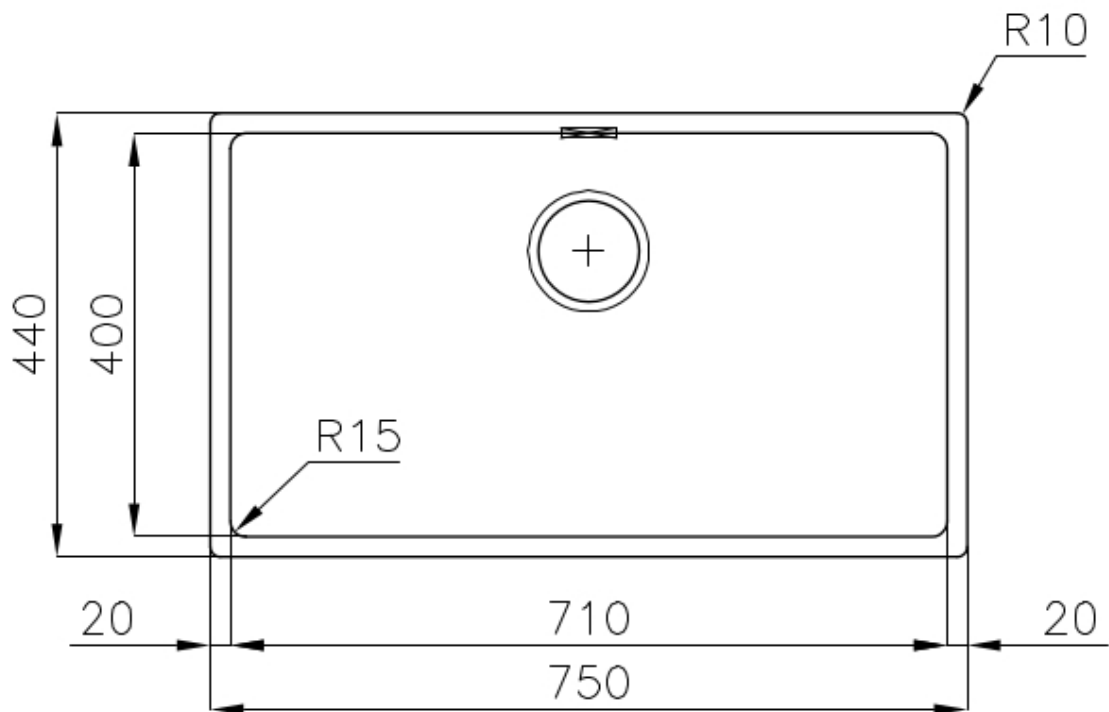

Sink bowl KE Filotop

Kitchen Sinks

Code: 2157 050

DETAILS

Edge/Installation Type	Flush-mount Top-mount
Finish	Foster brushed
Material	AISI 304 stainless steel
Texture	Foster brushed
Base	80 cm
Dimensions	750x440 mm
Standard fittings	Fixing hooks, gasket, drain, overflow and siphon, boxed packing
Mixer holes	No standard holes
Built-in hole	View technical data sheet

Drainer No

Width 75 cm

Bowl dimension 710x400mm

Number of bowls 1 bowl

Waste fitting 3,5" drain

FEATURES

High thickness 1mm thick steel. A significant thickness, which guarantees the maximum sturdiness and durability.

Basket 3,5" waste fitting The drain is equipped with a large 3.5" drain, with the practical basket cap that prevents the discharge of solid parts.

Perimetral overflow The overflow is always a security on the Foster sinks that prevents the overflow of water in case of oversights. The perimeter drain solution improves aesthetics thanks to its square and essential shape.

Small radius Bowls with squared shapes with a modern design and an increased capacity, for a minimal aesthetics connected with an extreme practicality.

TECHNICAL DATA

Intaglio per il troppo-pieno
Recess for housing the over-flow