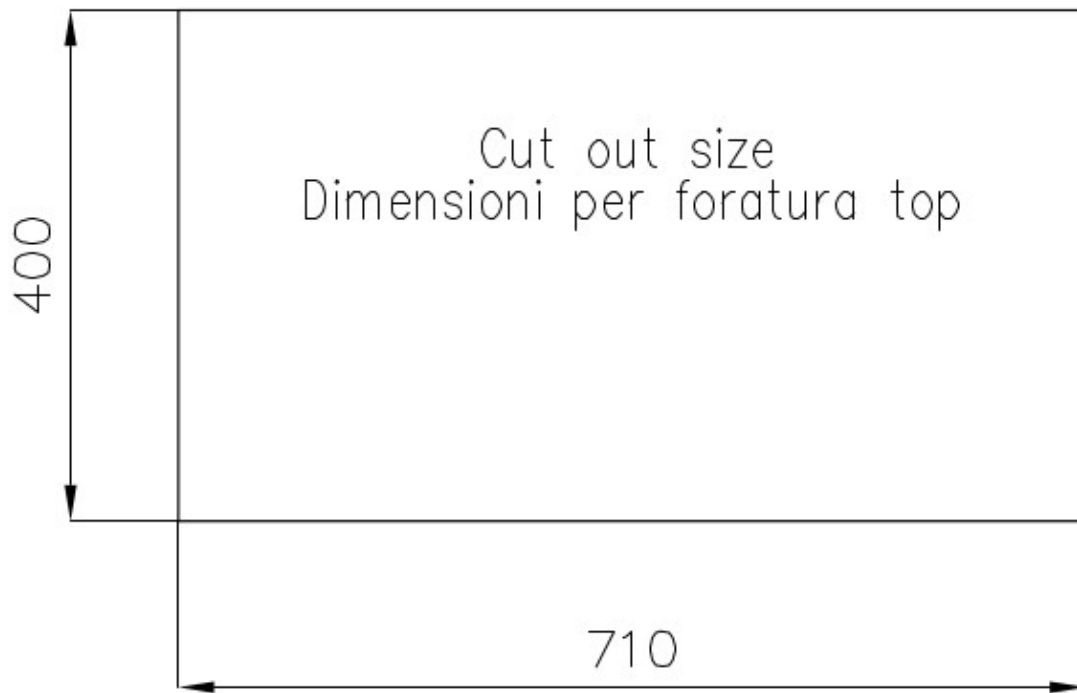

OPTIONAL ACCESSORIES