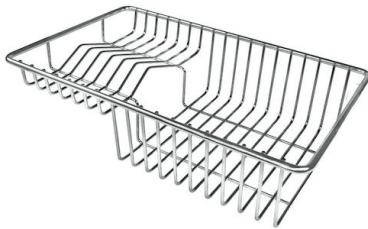

Drainer No

Width 76 cm

Bowl dimension 710x400mm

Number of bowls 1 bowl

Waste fitting 3,5" drain

FEATURES

Diamond-shape bottom The draining of water is an important feature in a sink, and it's always taken good care of in Foster products. In the bent-welded sinks, which would have a flat bottom, the proper draining is guaranteed by the elegant beveling, which helps the water flow.

Squared bowls - 0/9 radius The square bowls of Foster have perfectly squared vertical edges, while those on the bottom have a small radius of 9 mm that facilitates cleaning operations.

Perimetral overflow The overflow is always a security on the Foster sinks that prevents the overflow of water in case of oversights. The perimeter drain solution improves aesthetics thanks to its square and essential shape.

Cestello inox
8612 000

Glass chopping board
8631 300

HPDE Chopping board
8657 001

HPDE Twin chopping board
8644 101

Stainless steel colander
8154 000

Stainless steel plate rack
8100 154

Stainless steel plate rack
8100 303

Stainless steel plate rack
8100 201

White basket
8612 100

* only in combination with the accessory
8644 101

White bowl
8153 100

**Graters kit with ring-holder and
food collection tray**
8159 101
* only in combination with the accessory
8644 101