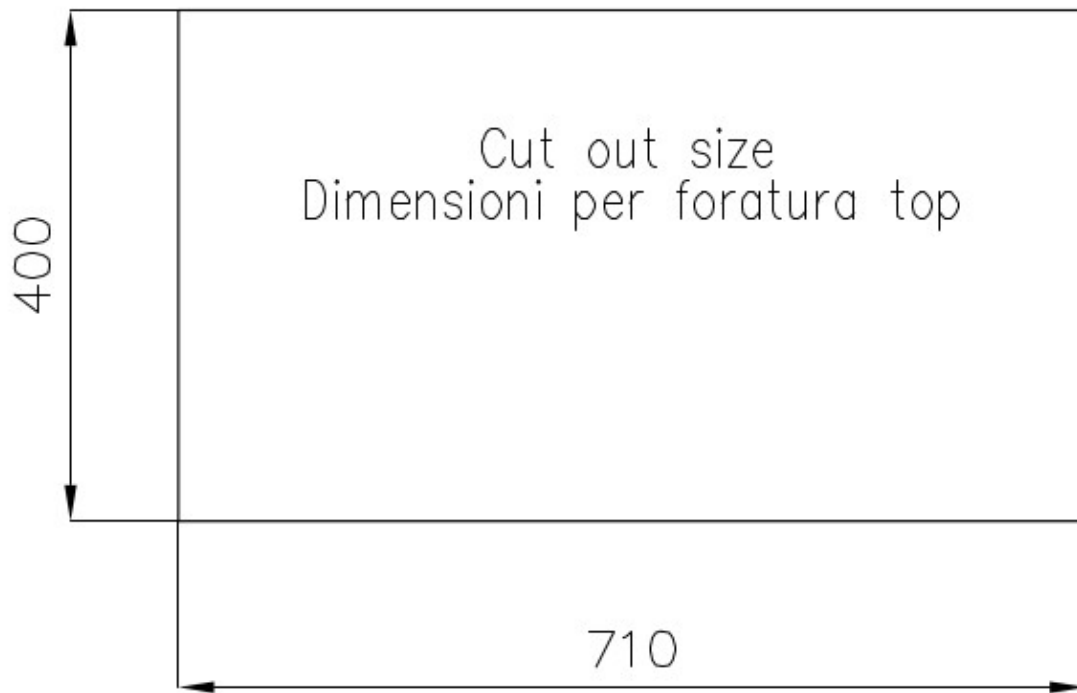

ACCESSORI OPZIONALI